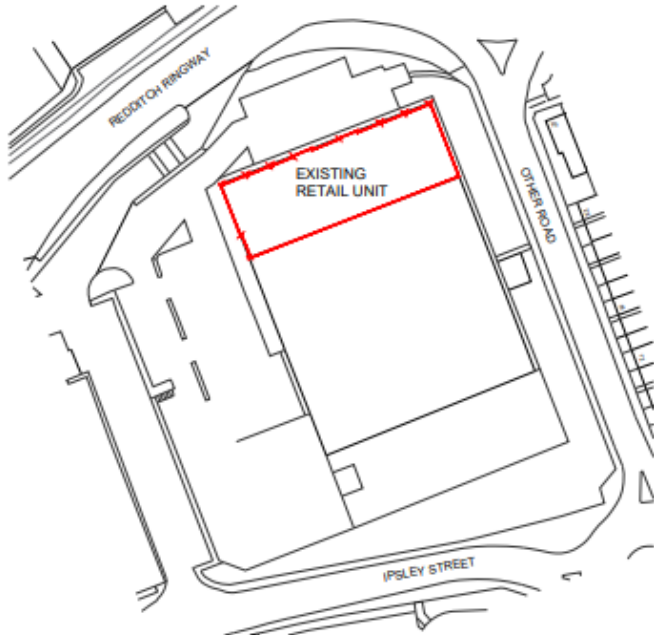

22/01518/FUL

Benson For Beds, Redditch Ringway, Redditch
Worcestershire, B98 8DU

Change of use of premises to a gym within Class E and
minor external alterations

Recommendation: Granted subject to conditions

Site Location

Location Plan - Scale 1:1250

Existing and Proposed Elevations

Existing North Elevation A - 1:200

Proposed North Elevation A - 1:200

Existing West Elevation B - 1:200

Existing East Elevation C - 1:200

Proposed West Elevation B - 1:200

Proposed East Elevation C - 1:200

Key Plan - 1:500

Key Plan - 1:500

Existing and proposed Floor Plans

Existing Ground Floor Plan - 1/100

Proposed Ground Floor Plan - 1/100

Site photos